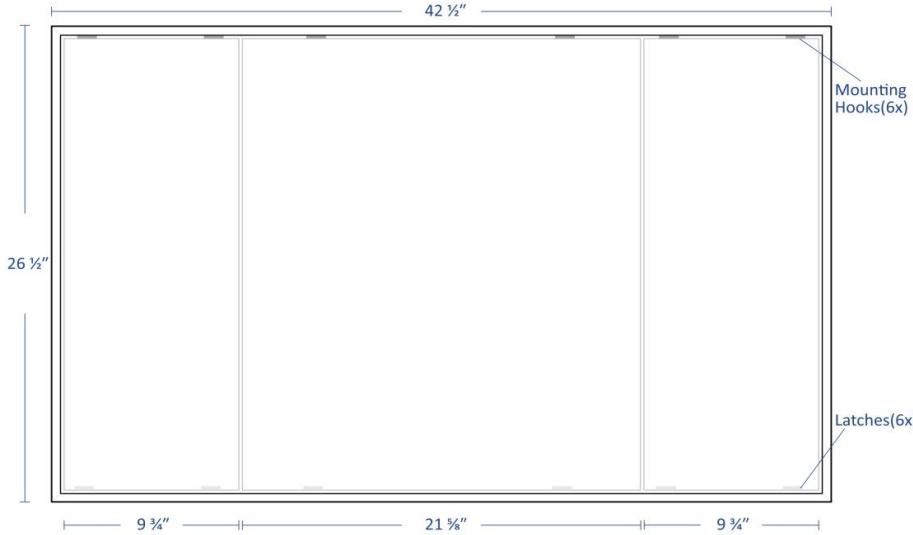

Submitted by: _____

Date: _____

Sectional Door

Access Panel

Model:

Louvered (ACD2440L)

Available Options

- Solid
- Louvered

Solid (ACD2440S)

Model Features

- Unique Segmented Face Design
- Easy Filter Access
- Completely Removable Panels
- Easy Truair Latch System

Material: Steel

Face: Stamped

Model Size:

Project Name: _____

Architect: _____