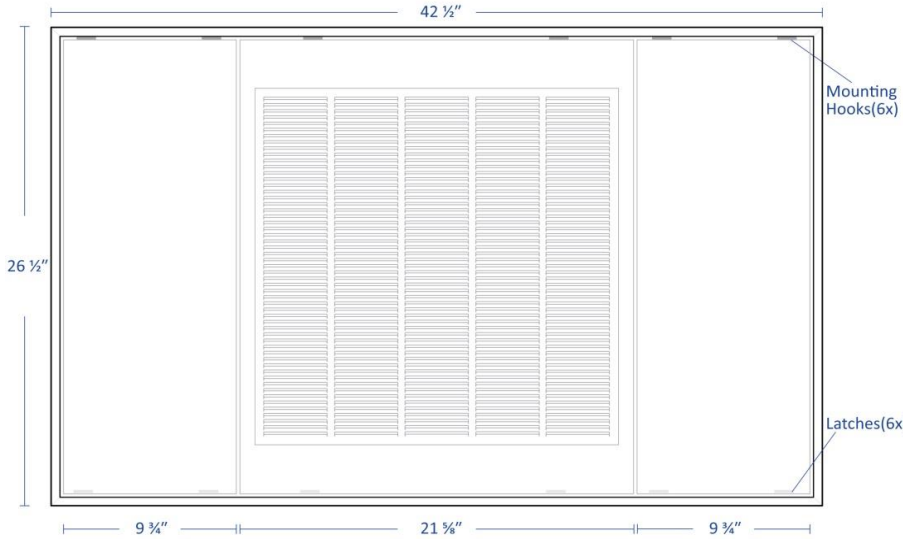

Submitted by: _____

Date: _____

Sectional Door

Access Panel

Model:

Louvered (ACD2440L)

Available Options

- Solid
- Louvered

Solid (ACD2440S)

Model Features

- Unique Segmented Face Design
- Easy Filter Access
- Completely Removable Panels
- Easy Truair Latch System

Material: Steel

Face: Stamped

Model Size:

Project Name: _____

Architect: _____