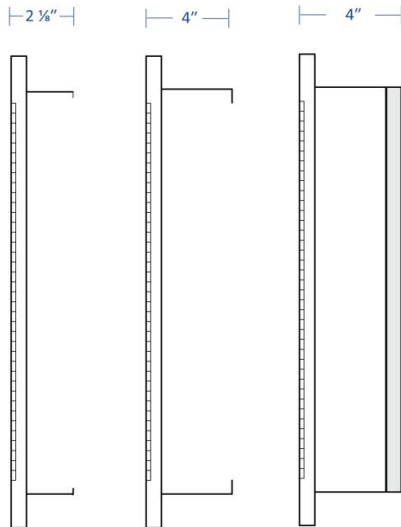

Submitted by: \_\_\_\_\_

Date: \_\_\_\_\_

Acrylic Egg Crate

T-Bar Return Air Filter Grille

**Model:**

**Available Options**

- Ductboard
- Accept 1" filter
- Accept 2" filter

**Model Features**

- Acrylic egg crate face
- Fixed hinge face
- Durable white powder coat finish

**Material:** Steel and Acrylic

**Face:** Acrylic Egg-Crate

**Model Size:**

Project Name: \_\_\_\_\_

Architect: \_\_\_\_\_

Project Location: \_\_\_\_\_