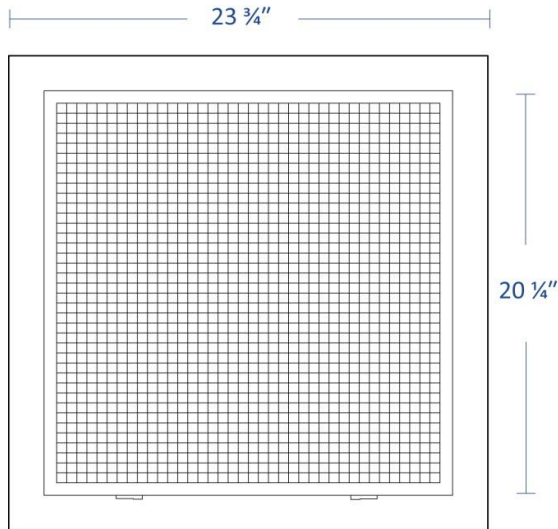

Submitted by: \_\_\_\_\_

Date: \_\_\_\_\_

Acrylic Egg Crate

T-Bar Return Air Filter Grille

**Model:**

**Available Options**

- Ductboard
- Accept 1" filter
- Accept 2" filter

**Model Features**