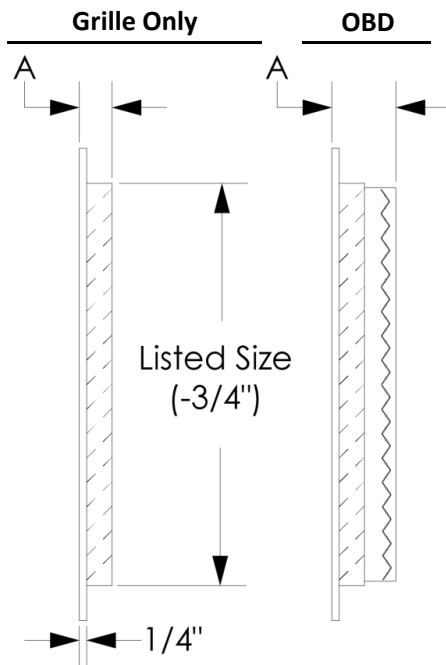

Submitted by: _____

Date: _____

Fixed Bar

Return Air Grille

Model:

Available Options

- Aluminum
- Steel

Model Features

- Fixed horizontal blade
- 3/4" fin spacing
- Durable white powder coat finish

Model	Dimension "A"
270	13/16"
A270	1"
270-O	2-1/4"
A270-O	2-7/16"

Material: Steel or Aluminum

Face: Fixed Bar

Model Size:

Project Name: _____