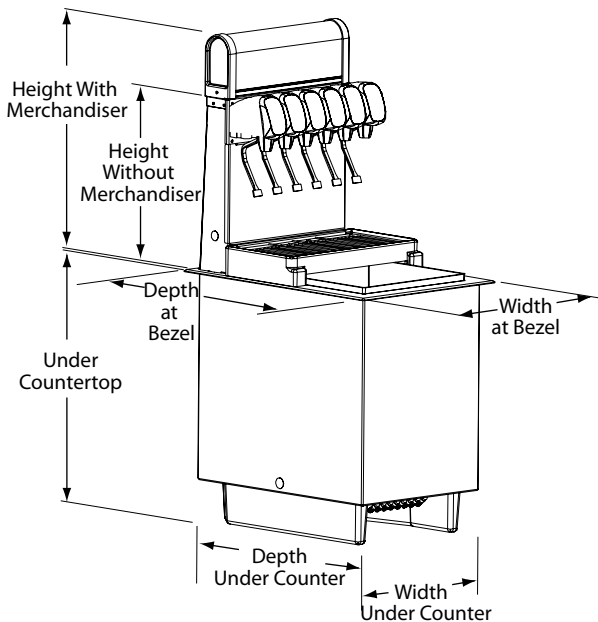

- Servend's patented flex manifold makes carbonated or non-carbonated drink changes possible in minutes.
- Easy service access with no tools required to remove drain pan, splash panel, and ice bin door.
- Front accessible cold plate inlets for easy installation.
- Flomatic beverage valves enhance drink quality and presentation.
- Long-lasting LED lighting illuminates the merchandiser while reducing energy usage and lifetime costs.
- Dual view merchandiser highlights brand offering from all sides.

ISO 9001:2000
Quality System
Certified

DI-1522 • DI-2323 Drop-in Series

Specifications

	DI-1522	DI-2323
Standard Features	Dual-view merchandiser with LED light kit. "Quench Your Thirst" graphics, Flomatic 464 valves, key switch and drain kit.	
Ice Storage Capacity	Up to 60 lbs. / 27.3 kgs.	Up to 80 lbs. / 36.4 kgs.
Flex Manifold	2-1-1-2 right to left	3-1-1-1-2 right to left
Electrical Requirements	120V/60Hz/2.4FLA 220V/50Hz/1 also available	120V/60Hz/3.2FLA 220V/50Hz/1 also available
Drain	One recessed 3/4" (1.91 cm) FPT is located on the bottom of unit. A second recessed 3/4" (1.91 cm) FPT drain connection for the drain pan is located adjacent to the cold plate drain.	
Approx. Shipping Weights	164 lbs. / 74.5 kgs.	190 lbs. / 86.4 kgs.
Countertop Weight (w/o ice)	118 lbs. / 53.6 kgs.	137 lbs. / 62.3 kgs.
Valves	Flomatic 464GP valves are available in sanitary lever, push button, portion control and automatic fill valves. Valve lockout switch on ice bin door available. Other valves available, contact factory for details.	
Options	Splash guards.	

Dimensions

	DI-1522	DI-2323
Width (Under counter)	15.00"	23.00"
	38.10 cm	58.40 cm
Depth (Under counter)	22.00"	23.00"
	55.88 cm	58.40 cm
Height without merchandiser	16.38"	16.88"
	41.61 cm	42.88 cm
Height with Merchandiser	22.38"	22.75"
	56.85 cm	57.79 cm
Under Countertop	23.54"	18.00"
	59.79 cm	45.72 cm