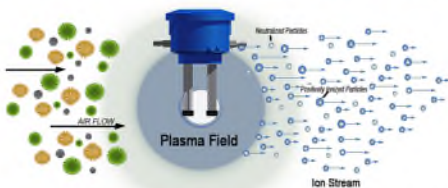

SEASONAL ALLERGIES

35.9 million Americans have seasonal allergies. Phenomenal Aire can reduce or eliminate the triggers of allergies.

PET OWNERSHIP

An estimated 10% percent of the population may be allergic to animals.

Phenomenal Aire can reduce or eliminate the triggers of pet allergies: pet dander and allergens that collect in a pet's fur like pollen, mold, and dust.

How Phenomenal Aire Works

Phenomenal Aire creates a plasma field within a home's HVAC system. As air flows through the field molecules are charged, creating ions. These positive and negative ions then naturally scrub the passing air. The ions then travel on into the living space, where they safely kill mold, viruses & bacteria.

Example – A water molecule enters into the Plasma field as H₂O. It leaves the field as two Hydrogen and one Oxygen (Ions). The Oxygen is looking for an electron. As the Oxygen enters into the living space and lands on a virus, mold or bacteria, it pulls the electron (Hydrogen) from the virus, mold or bacteria, which kills it.

Once there is no more mold, virus or bacteria to kill, the Oxygen and Hydrogen Ions become simple molecules again ...like H₂O.

Removes Odor

Odors and VOCs enter the Plasma Field and are broken down into simple molecules like Nitrogen, Carbon Dioxide, Hydrogen, H₂O, Water Vapor & Oxygen.