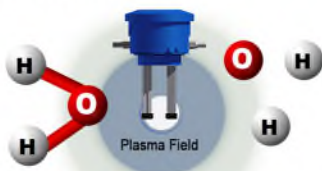

Phenomenal Aire can reduce or eliminate the triggers of pet allergies: pet dander and allergens that collect in a pet's fur like pollen, mold, and dust.

How Phenomenal Aire Works

Phenomenal Aire creates a plasma field within a home's HVAC system. As air flows through the field molecules are charged, creating ions. These positive and negative ions then naturally scrub the passing air. The ions then travel on into the living space, where they safely kill mold, viruses & bacteria.

Example – A water molecule enters into the Plasma field as H₂O. It leaves the field as two Hydrogen and one Oxygen (Ions). The Oxygen is looking for an electron. As the Oxygen enters into the living space and lands on a virus, mold or bacteria, it pulls the electron (Hydrogen) from the virus, mold or bacteria, which kills it.

Once there is no more mold, virus or bacteria to kill, the Oxygen and Hydrogen Ions become simple molecules again ...like H₂O.

Removes Odor

Odors and VOCs enter the Plasma Field and are broken down into simple molecules like Nitrogen, Carbon Dioxide, Hydrogen, H₂O, Water Vapor & Oxygen.