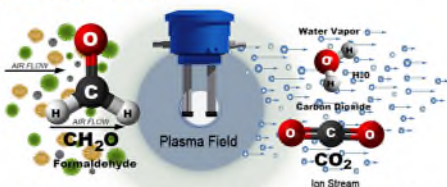

Series D Cold Plasma Generator
Residential Mini-Split HVAC systems

Applications

The installation of a Series R CPG is **easy, affordable and essential** to the production of healthy ions in your home. Phenomenal Aire is designed to be installed in a home's air handling unit.

Phenomenal Aire can reduce or eliminate the triggers of pet allergies: pet dander and allergens that collect in a pet's fur like pollen, mold, and dust.

How Phenomenal Aire Works

Phenomenal Aire creates a plasma field within a home's HVAC system. As air flows through the field molecules are charged, creating ions. These positive and negative ions then naturally scrub the passing air. The ions then travel on into the living space, where they safely kill mold, viruses & bacteria.

Example – A water molecule enters into the Plasma field as H₂O. It leaves the field as two Hydrogen and one Oxygen (Ions). The Oxygen is looking for an electron. As the Oxygen enters into the living space and lands on a virus, mold or bacteria, it pulls the electron (Hydrogen) from the virus, mold or bacteria, which kills it.

Once there is no more mold, virus or bacteria to kill, the Oxygen and Hydrogen Ions become simple molecules again ...like H₂O.

Removes Odor

Odors and VOCs enter the Plasma Field and are broken down into simple molecules like Nitrogen, Carbon Dioxide, Hydrogen, H₂O, Water Vapor & Oxygen.