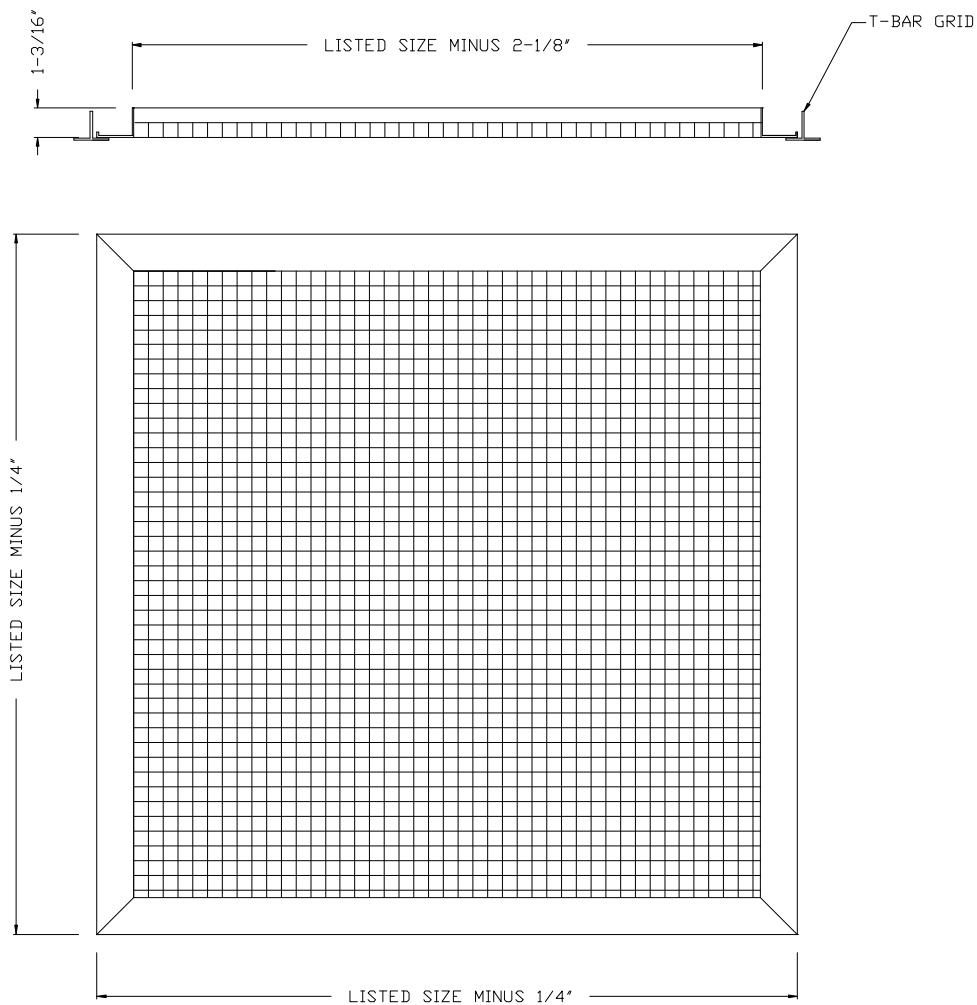

MODEL CC5TB – CUBE CORE RETURN AIR GRILLE, T-BAR

1. EXTRUDED ALUMINUM CONSTRUCTION
2. 24"x24" T-BAR LAY-IN
3. ½" x ½" x ½" CUBE CORE
4. OFFERS 90 PERCENT FREE AREA
5. GRILLE ONLY
6. WHITE (01) FINISH

CC5TB		
Module	24"	48"
12"	X	
24"	X	X