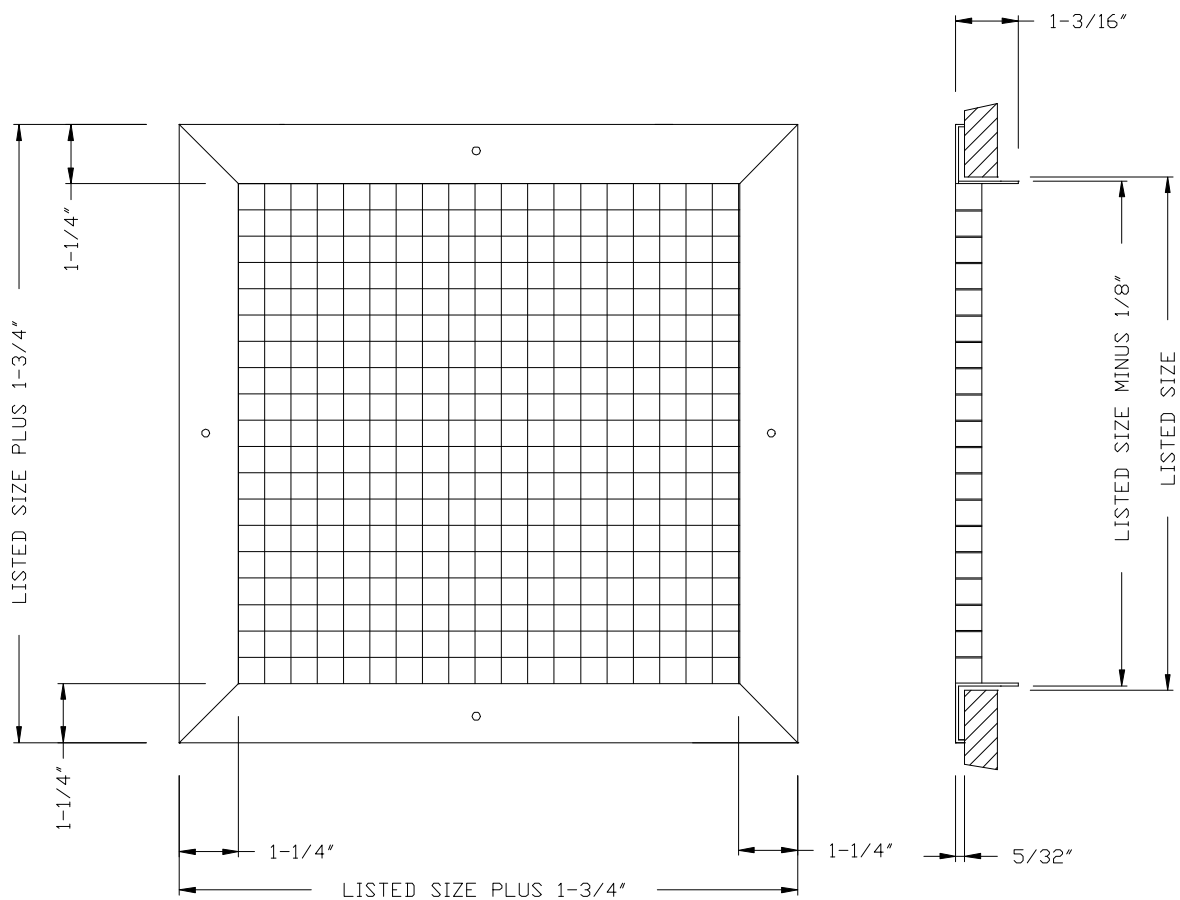

### MODEL CC5 – CUBE CORE RETURN AIR GRILLE

1. EXTRUDED ALUMINUM CONSTRUCTION
2. 1/2" x 1/2" x 1/2" CUBE CORE
3. OFFERS 90% FREE AREA
4. GRILLE ONLY FOR SURFACE MOUNT APPLICATIONS
5. WHITE (01) FINISH

**MODEL CC5 – CUBE CORE RETURN AIR GRILLE**

CC5																						
Height	Width																					
	6"	8"	10"	12"	14"	16"	18"	20"	22"	24"	26"	28"	30"	32"	34"	36"	38"	40"	42"	44"	46"	48"
4"	X	X	X	X	X	X	X	X	X	X	X	X	X	X	X	X	X	X	X	X	X	X
5"	X	X	X	X	X	X	X	X	X	X	X	X	X	X	X	X	X	X	X	X	X	X
6"	X	X	X	X	X	X	X	X	X	X	X	X	X	X	X	X	X	X	X	X	X	X
8"		X	X	X	X	X	X	X	X	X	X	X	X	X	X	X	X	X	X	X	X	X
10"			X	X	X	X	X	X	X	X	X	X	X	X	X	X	X	X	X	X	X	X
12"				X	X	X	X	X	X	X	X	X	X	X	X	X	X	X	X	X	X	X
14"					X	X	X	X	X	X	X	X	X	X	X	X	X	X	X	X	X	X
16"						X	X	X	X	X	X	X	X	X	X	X	X	X	X	X	X	X
18"							X	X	X	X	X	X	X	X	X	X	X	X	X	X	X	X
20"								X	X	X	X	X	X	X	X	X	X	X	X	X	X	X
22"									X	X	X	X	X	X	X	X	X	X	X	X	X	X
24"										X	X	X	X	X	X	X	X	X	X	X	X	X
26"											X	X	X	X	X	X	X	X	X	X	X	X
28"												X	X	X	X	X	X	X	X	X	X	X
30"													X	X	X	X	X	X	X	X	X	X
32"														X	X	X	X	X	X	X	X	X
34"															X	X	X	X	X	X	X	X
36"																X	X	X	X	X	X	X
38"																	X	X	X	X	X	X
40"																		X	X	X	X	X
42"																			X	X	X	X
44"																				X	X	X
46"																					X	X
48"																						X