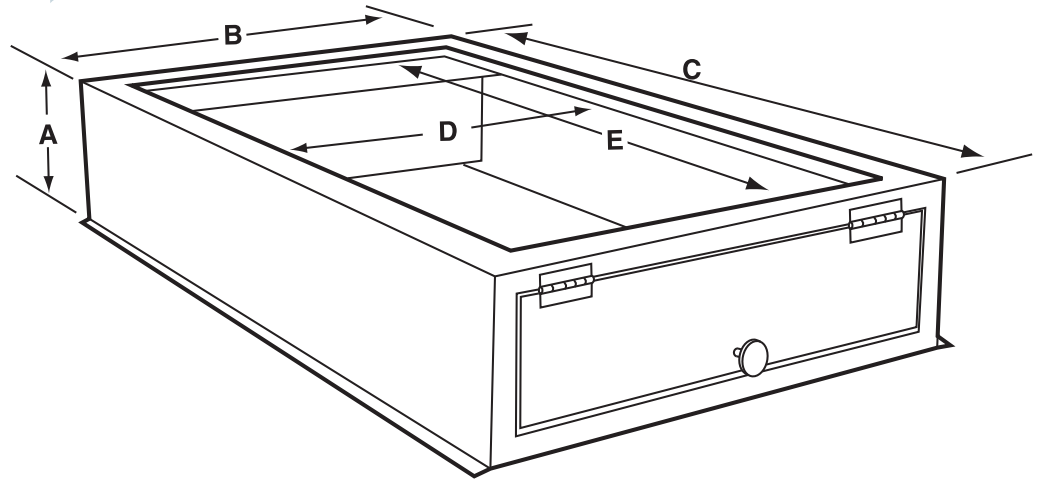

Accommodator

ACCOMMODATOR TALL BASE

Height 5 3/4"

Handles 1", 2" or 4" filters

ACCOMMODATOR SHORT BASE

Height 3 3/4"

Handles 1" or 2" filters

- Spring-hinged door for easy access
- Built for standard filters
- Gasketed door ensures tight seal
- Fully insulated
- Sizes to fit all furnaces through 5 tons
- Individually Boxed

NOTE:

1", 2" or 4" filter option

Filter may be purchased at your local wholesaler or distributor

Accommodator Short

PART #	OUTSIDE DIMENSION			DUCT OPENING		FILTER SIZE
	A	B	C	D	E	
ACG 1425-3	3 ³ / ₄	15 ⁵ / ₈	28 ¹ / ₂	12 ⁷ / ₈	26 ¹ / ₂	14 x 25
ACG 1625-3	3 ³ / ₄	17 ³ / ₈	28 ¹ / ₂	14 ⁷ / ₈	26 ¹ / ₂	16 x 25
ACG 2025-3	3 ³ / ₄	21 ³ / ₈	28 ¹ / ₂	18 ⁷ / ₈	26 ¹ / ₂	20 x 25
ACG 2424-3	3 ³ / ₄	25 ³ / ₈	28 ¹ / ₂	22 ⁷ / ₈	26 ¹ / ₂	24 x 24
ACG 3025-3	3 ³ / ₄	31 ³ / ₈	28 ¹ / ₂	28 ⁵ / ₈	26 ¹ / ₂	30 x 25

Accommodator Tall

PART #	OUTSIDE DIMENSION			DUCT OPENING		FILTER SIZE
	A	B	C	D	E	
ACG 1425-6	5 ³ / ₄	15 ⁵ / ₈	28 ¹ / ₂	12 ⁷ / ₈	26 ¹ / ₂	14 x 25
ACG 1625-6	5 ³ / ₄	17 ³ / ₈	28 ¹ / ₂	14 ⁷ / ₈	26 ¹ / ₂	16 x 25
ACG 2025-6	5 ³ / ₄	21 ³ / ₈	28 ¹ / ₂	18 ⁷ / ₈	26 ¹ / ₂	20 x 25
ACG 2424-6	5 ³ / ₄	25 ³ / ₈	28 ¹ / ₂	22 ⁷ / ₈	26 ¹ / ₂	24 x 24
ACE 3025-6	5 ³ / ₄	31 ³ / ₈	28 ¹ / ₂	28 ⁵ / ₈	26 ¹ / ₂	30 x 25