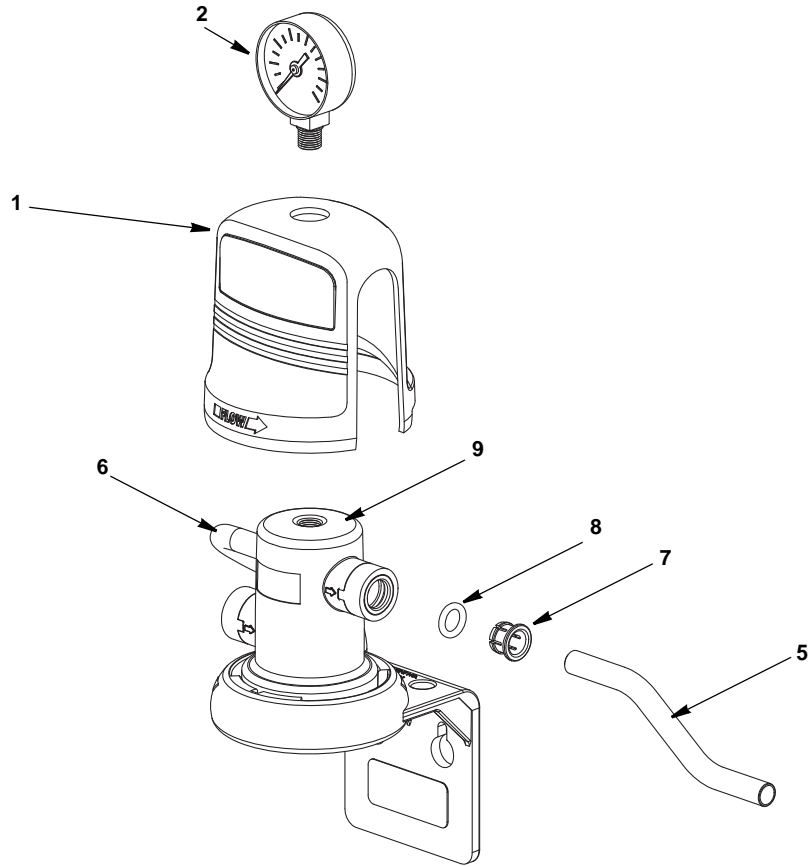

AR-Pre

PT1385

DESCRIPTION

PART NUMBER

1	Shroud	7601753
2	Gauge	7601953
3	AR-Pre Cartridge (Not shown)	K00337
4	Cartridge O-ring (Not shown)	7602063
5	3/8" Copper Prefilter Tube	7601763
6	Vent Tubing	7601773
7	John Guest Collet	7601973
8	John Guest O-ring	7601983
9	Head with Bracket Only	7601783