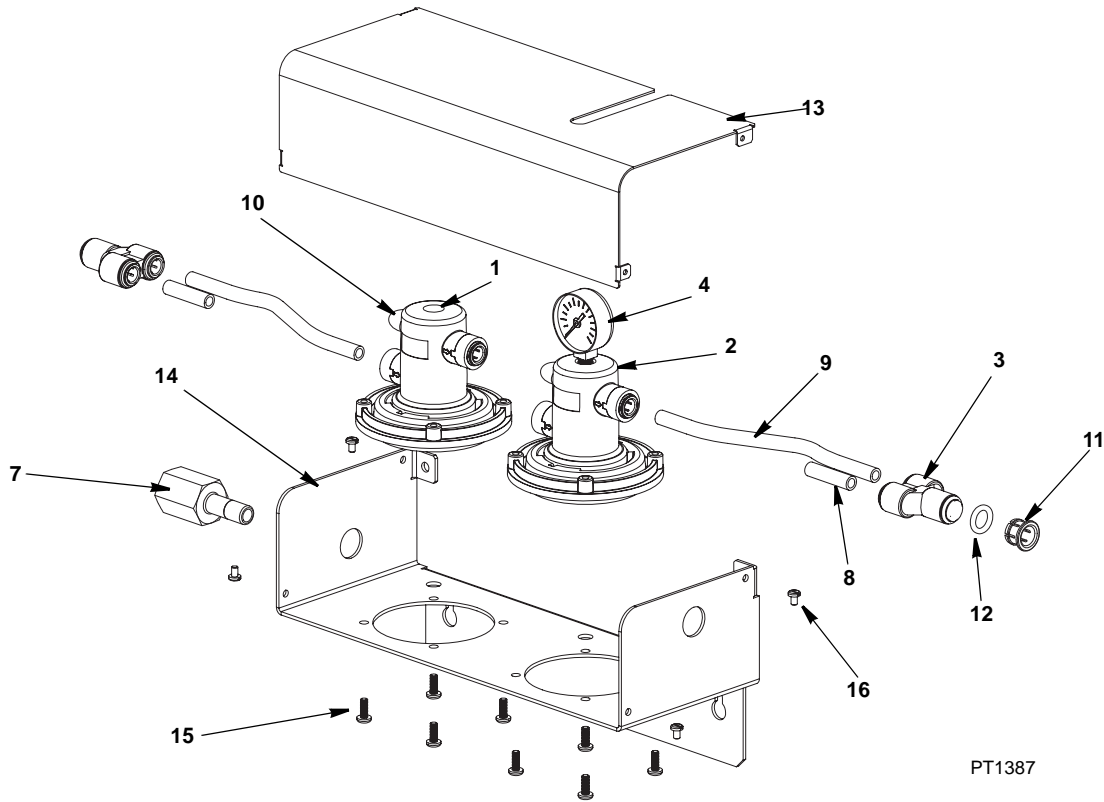

AR40000

PT1387

DESCRIPTION

DESCRIPTION	PART NUMBER
1 Head	7601823
2 Head with Gauge Port	7601833
3 John Guest Y-fitting.	7601843
4 Gauge	7601953
5 AR20000 Cartridge.	K0339
6 Cartridge O-ring	7602063
7 3/8" NPT Adaptor	7601963
8 Polyethylene Tube (short).	7601893
9 Polyethylene Tube (long	7601903
10 Vent Tube	7601773
11 John Guest Collet.	7601973
12 John Guest O-ring	7601983

Miscellaneous – Brackets, Screws, etc.

13 Sheet Metal Cover	7601853
14 Sheet Metal Bracket	7601863
15 Retainer Mounting Screw	7601873
16 Sheet Metal Screw	7601883

† Refer to Cross Reference Guide