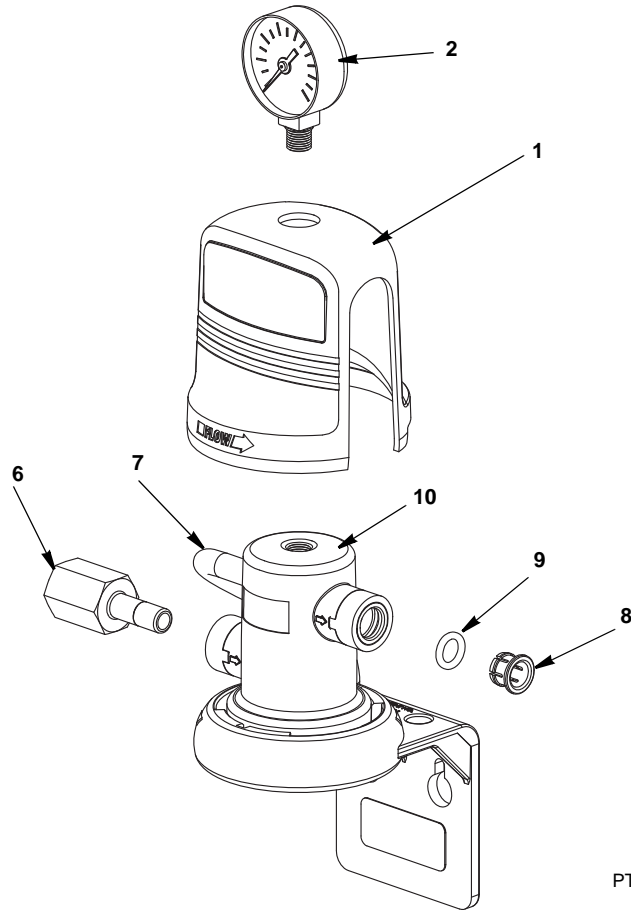

## PART NUMBER

1	Shroud . . . . .	7601753
2	Gauge . . . . .	7601953
3	AR-Pre Cartridge (Not shown) . . . . .	K00337
4	Cartridge O-ring (Not shown) . . . . .	7602063
5	3/8" Copper Prefilter Tube . . . . .	7601763
6	Vent Tubing . . . . .	7601773
7	John Guest Collet . . . . .	7601973
8	John Guest O-ring . . . . .	7601983
9	Head with Bracket Only . . . . .	7601783

# AR10000 AND AR20000

PT1386

DESCRIPTION	PART NUMBER
1 Shroud . . . . .	7601753
2 Gauge . . . . .	7601953
3 AR10000 Cartridge (Not shown) . . . . .	K00338
4 AR20000 Cartridge (Not shown) . . . . .	K00339
5 Cartridge O-ring (Not shown) . . . . .	7602063
6 3/8" NPT Adapter . . . . .	7601963
7 Vent Tubing . . . . .	7601773
8 John Guest Collet . . . . .	7601973
9 John Guest O-ring . . . . .	7601983
10 Head with Bracket Only . . . . .	7601783

## DESCRIPTION

DESCRIPTION	PART NUMBER
1 Head . . . . .	7601823
2 Head with Gauge Port . . . . .	7601833
3 John Guest Y-fitting. . . . .	7601843
4 Gauge . . . . .	7601953
5 AR20000 Cartridge. . . . .	K0339
6 Cartridge O-ring . . . . .	7602063
7 3/8" NPT Adaptor . . . . .	7601963
8 Polyethylene Tube (short). . . . .	7601893
9 Polyethylene Tube (long . . . . .	7601903
10 Vent Tube . . . . .	7601773
11 John Guest Collet. . . . .	7601973
12 John Guest O-ring . . . . .	7601983