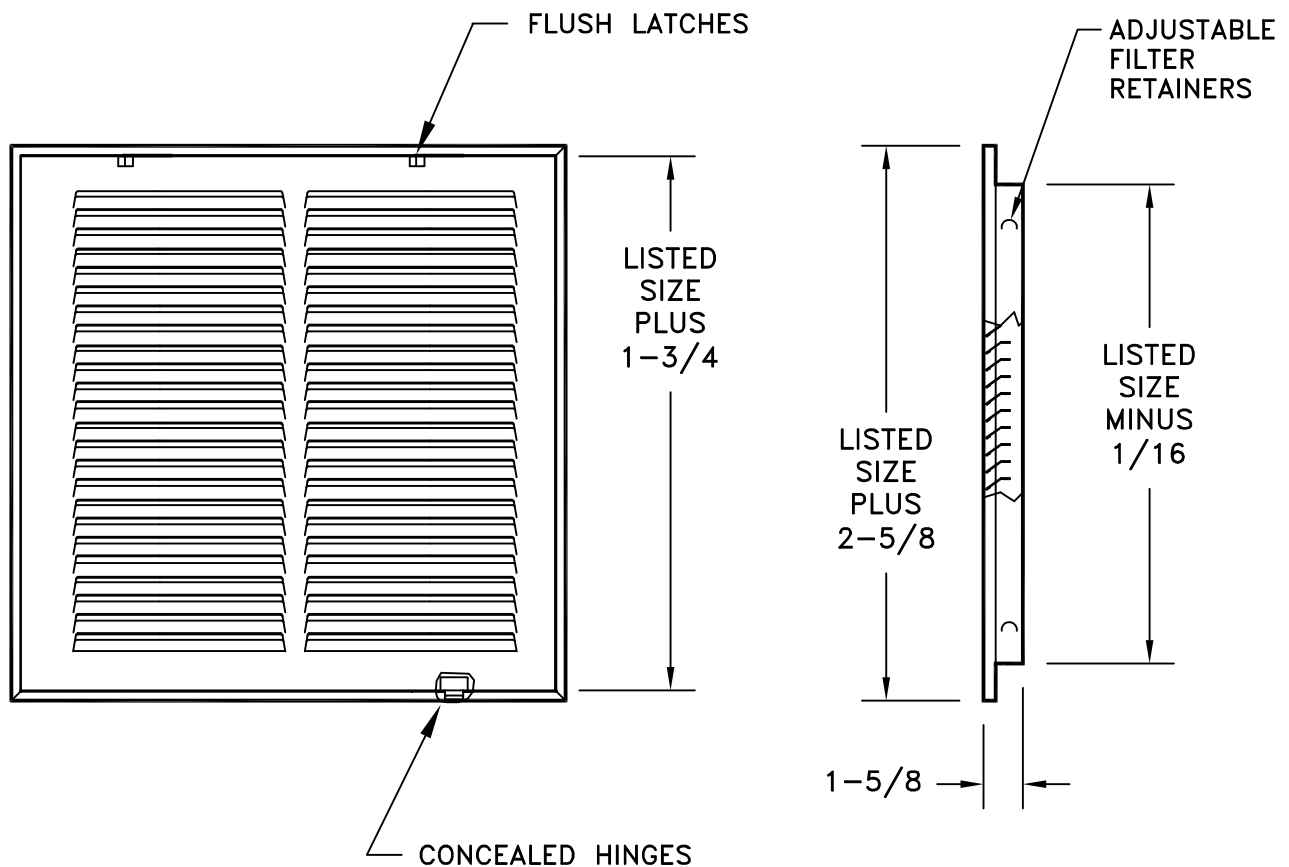

MODEL 60-GH-FF**STAMPED FACE RETURN GRILLE with FILTER FRAME**

STANDARD INDUSTRY TOLERANCES APPLY. SPECIFICATIONS SUBJECT TO CHANGE WITHOUT NOTICE.

Model 60-GH-FF is a filter frame with a removable stamped face that is designed for use in air handling systems. In addition to holding the filter, it can be used as an access to the air handling unit. The filter frame holds standard 1" disposable filters (by others). T-Bar Frame optional. Steel construction only. Standard finish is white.