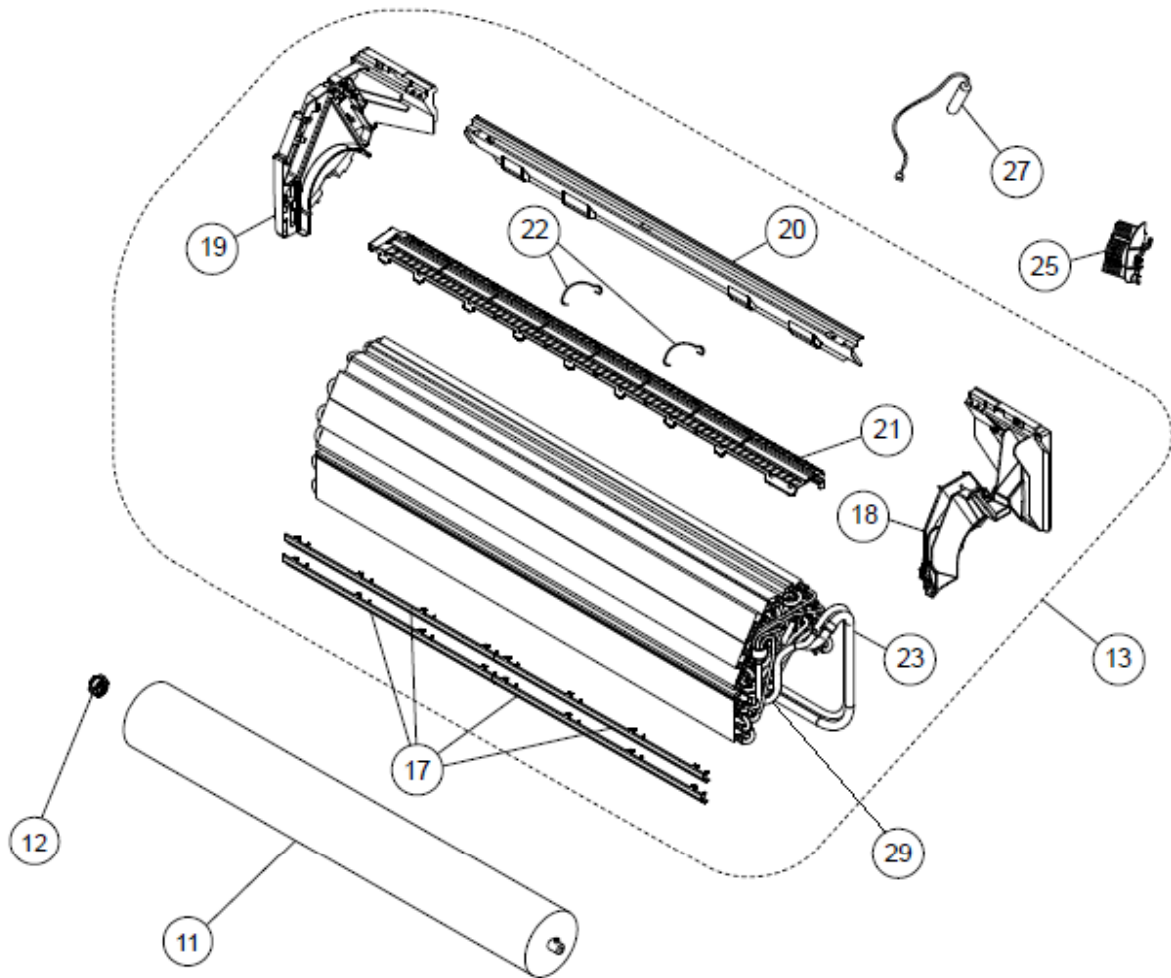

ASU24RLF - EVAPORATOR & CROSSFLOW

Bubble #	Part #	Description
11	K9315024015	CROSSFLOW FAN ASSY RAC HFI# ASG
12	K9306628017	HOLDER-C SHAFT RAC+RLXS# CROSS FLOW HOLDER
13	K9315338112	EVAPORATOR TA AS+HFI W500
17	K9315251015	WATER SEAL RAC+RLXS
18	K9314994012	HOLDER RIGHT EVAPORATOR RLX*
19	K9314995019	HOLDER LEFT EVAPORATOR RLX*
20	K9315022011	REAR BRACKET RAC RLF SGCC-Z-CF-XZ22 T0.6
21	K9315013019	FILTER GUIDE HFI ABS
22	K9315411013	FILTER GUARD HFI SUS304-WPB
23	K9315355058	CONNECTION PIPE ASSY 24CL1# MFD-71TXAN
25	K9315252012	HOLDER THERMISTOR ROOM RAC
27	K9900551018	THERMISTOR PIPE RAC+XLS EP6H503AR-09S004 PLUG IN Replaces: K9900389017
29	K9316988019	DISTRIBUTOR ASSY RAC RLXS#