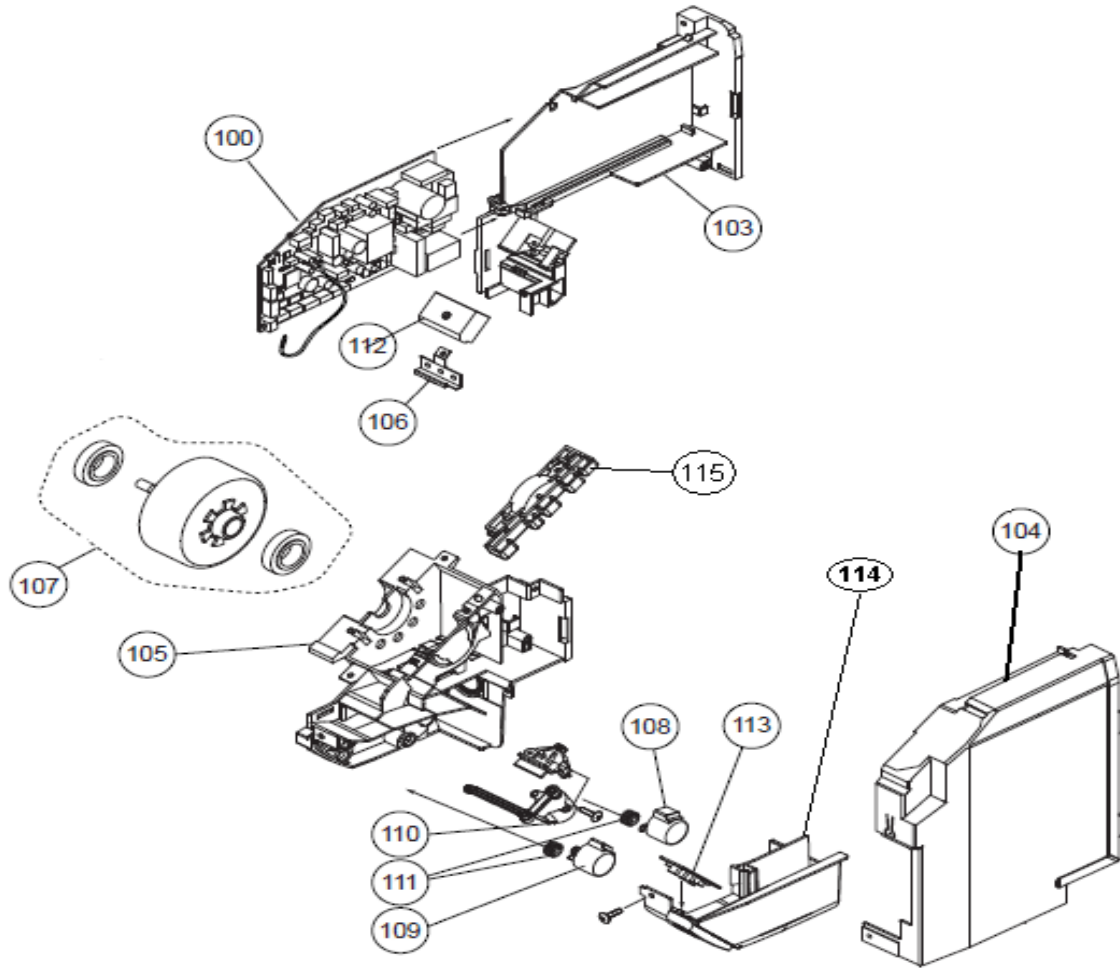

ASU24RLF - ELECTRICAL ASSY

Bubble #	Part #	Description
100	K9708540023	CONTROLLER PCB ASU24RLF# K09DR-1000HSE-C1
103	K9314996023	CONTROL BOX RAC+RLF# PLASTIC GRAY
104	K9314997020	CONTROL COVER RAC+# PLASTIC GRAY EZ-005CWSE-C
105	K9314998027	CASE MOTOR RAC+RLX*# PLASTIC GRAY
106	K9315028013	TERMINAL PLATE (ETH) 410i SGCC-Z-CF-X Z18 T1.0
107	K9602784004	MOTOR DC BRUSHLESS RLXS CL1 MFD-50ROAN 8P 42W DC340V Replaces: K9602163014
108	K9900384029	MOTOR STEP DIFFUSER 410 RAC+ 24BYJ48-660 LEIL300
109	K9900384036	MOTOR STEP UP/DOWN RAC+ 24BYJ48-661 LEIL300 NDFEB
110	K9900139063	MOTOR STEP LEFT/RIGHT RAC+ 20BYJ46-166 LEIL 250
111	K9309994003	GEAR A 410 RAC*# POM
112	K9900447014	TERMINAL W/TH FUSE RAC+# HP-T3064A-A29L1 W/RBW WIRE
113	K9707210057	DISPLAY PCB ASSY RLXS HFI# K05CY-0902HSE-DO
114	K9314999024	DISPLAY CASE
115	K9315012012	CLAMP (MOTOR) RAC-RLF# IVORY PLASTIC TAINETU ASB
A	K0600378141	FUSE PACC RLF 3.15V 250V 8H17 (EM) FTC Replaces: K0600422011,K0600466015