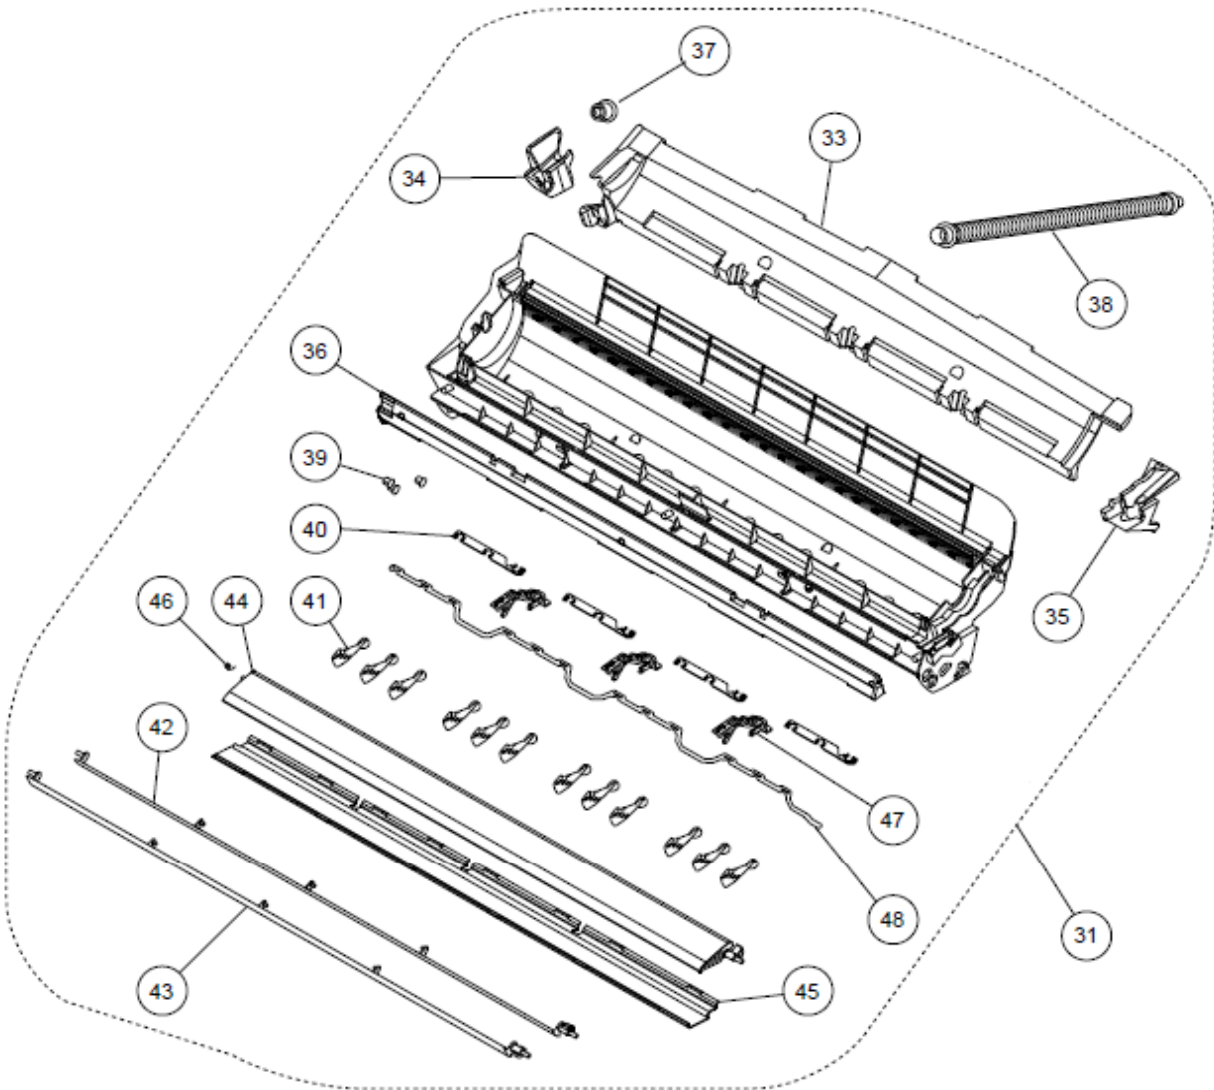

ASU24RLF - CABINETY & REMOTE

Bubble #	Part #	Description
1	K9315023018	WALL BRACKET RAC RLF# SECC-CF-X 20/20 TO.7
2	K9314991097	FRONT PANEL ASSY HFI HIPS 03N11(OPE/TIM/ECO) Replaces: K9314991080
3	K9315335272	FRONT PANEL TOTAL ASSY HFI
4	K9315015013	WIRE CLAMPER RAC+ HFI# ELECTRICAL COVER IVORY
6	K9309002050	COVER SCREW 410 RAC# HIPS (03N11)
7	K9315014016	AIR FILTER RLX* HFI PP WASHABLE
8	K9315336026	INTAKE GRILL ASSY RAC HFI FRONT FUJITSU Replaces: K9315336163
9	K9306755010	CLAMP INTAKE GRILLE RAC**# POM
10	K9315010018	RECEIVER IR WINDOW HFI PMMA-ABS
11	K9379219013	REMOTE CONTROL RLXS HFI# AR-RAH2U
12	K9305642045	REMOTE HOLDER 410 PLASTIC LIGHT Replaces: K9305642014
A	K9315212016	AIR FILTER KIT W/FRAME RAC+# UTR-FA13-1 & UTR-FA13-2

ASU24RLF - CASING ASSY

Bubble #	Part #	Description
		CASING TOTAL ASSY RAC HFI WITH FAN GUARD Replaces: K9315331014
31	K9315331045	CASING TOTAL ASSY RAC HFI WITH FAN GUARD Replaces: K9315331014
33	K9315016010	COVER CASING B RAC HFI
34	K9315017017	COVER CASING L RAC HFI
35	K9315018014	COVER CASING R RAC HFI
36	K9315019011	COVER CASING F RAC HFI STYROFOAM
37	K9367677009	DRAIN CAP RAC HFI RUBBER
38	K9367695003	HOSE DRAIN HFI Replaces: K9315769015
39	K9312156016	BUSHING-B RAC+RLXS POM
40	K9312441013	SPACER B RAC+RLXF
41	K9311997016	LOUVER R & L RAC+RLXS Replaces: K9311997023
42	K9315000019	LOUVER U 410i RAC+RLX* ABS
43	K9315001016	LOUVER Z RAC+RLX* ABS
44	K9315002013	DIFFUSER U RAC+RLX* ABS