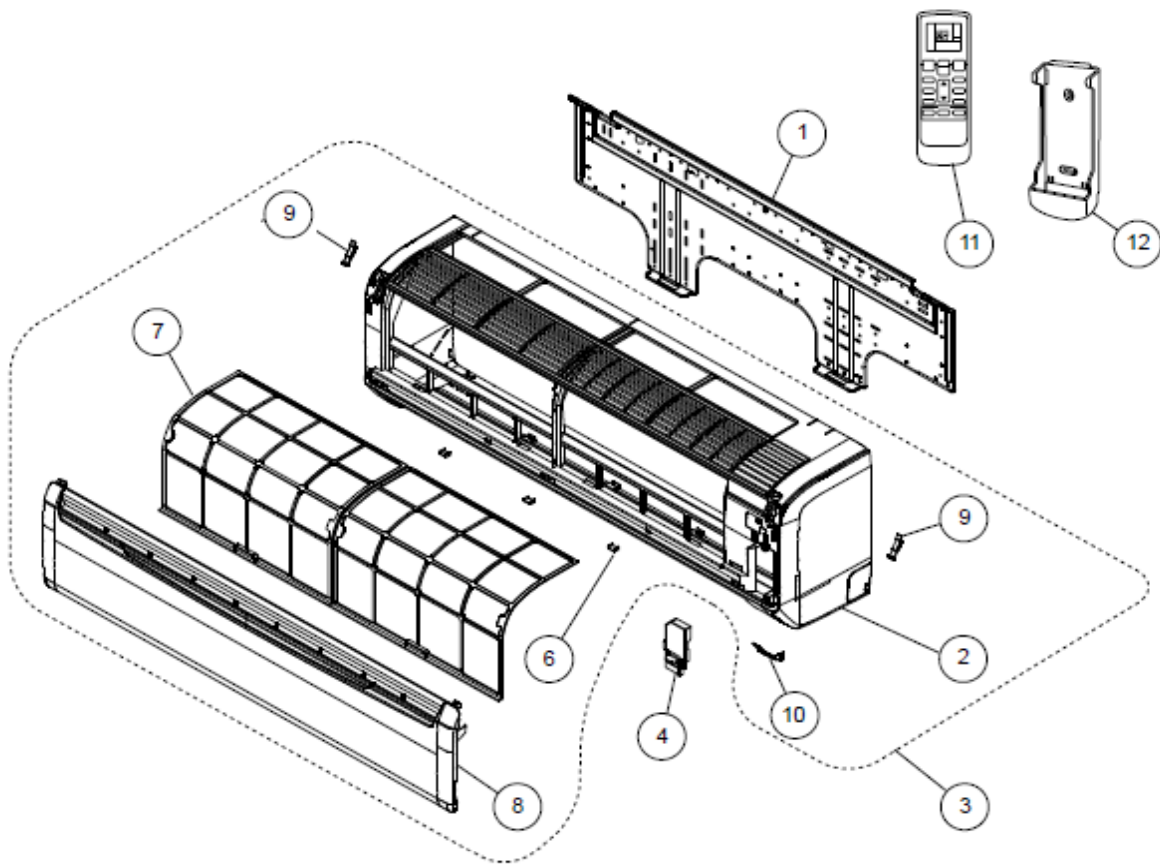

ASU24RLF - CABINETY & REMOTE

Bubble #	Part #	Description
1	K9315023018	WALL BRACKET RAC RLF# SECC-CF-X 20/20 TO.7
2	K9314991097	FRONT PANEL ASSY HFI HIPS 03N11(OPE/TIM/ECO) Replaces: K9314991080
3	K9315335272	FRONT PANEL TOTAL ASSY HFI
4	K9315015013	WIRE CLAMPER RAC+ HFI# ELECTRICAL COVER IVORY
6	K9309002050	COVER SCREW 410 RAC# HIPS (03N11)
7	K9315014016	AIR FILTER RLX* HFI PP WASHABLE
8	K9315336026	INTAKE GRILL ASSY RAC HFI FRONT FUJITSU Replaces: K9315336163
9	K9306755010	CLAMP INTAKE GRILLE RAC**# POM
10	K9315010018	RECEIVER IR WINDOW HFI PMMA-ABS
11	K9379219013	REMOTE CONTROL RLXS HFI# AR-RAH2U
12	K9305642045	REMOTE HOLDER 410 PLASTIC LIGHT Replaces: K9305642014
A	K9315212016	AIR FILTER KIT W/FRAME RAC+# UTR-FA13-1 & UTR-FA13-2

ASU24RLF - CASING ASSY

Bubble #	Part #	Description
		CASING TOTAL ASSY RAC HFI WITH FAN GUARD Replaces: K9315331014
31	K9315331045	CASING TOTAL ASSY RAC HFI WITH FAN GUARD Replaces: K9315331014
33	K9315016010	COVER CASING B RAC HFI
34	K9315017017	COVER CASING L RAC HFI
35	K9315018014	COVER CASING R RAC HFI
36	K9315019011	COVER CASING F RAC HFI STYROFOAM
37	K9367677009	DRAIN CAP RAC HFI RUBBER
38	K9367695003	HOSE DRAIN HFI Replaces: K9315769015
39	K9312156016	BUSHING-B RAC+RLXS POM
40	K9312441013	SPACER B RAC+RLXF
41	K9311997016	LOUVER R & L RAC+RLXS Replaces: K9311997023
42	K9315000019	LOUVER U 410i RAC+RLX* ABS
43	K9315001016	LOUVER Z RAC+RLX* ABS
44	K9315002013	DIFFUSER U RAC+RLX* ABS