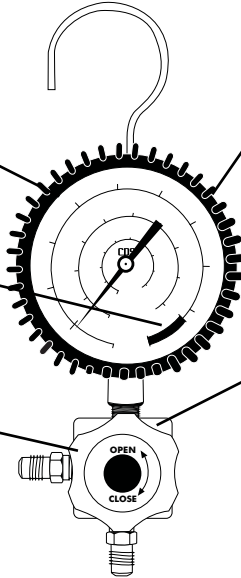

# VORTECH™ 1 VALVE MANIFOLD

None-Flutter Gauge /  
Rugged metal housing

Protective Rubber  
Gauge Boot

Front Calibration  
Access Port

Anodized Aluminum  
Block Body

Large  
Easy-to-Grab  
Knobs

## 1 WAY MANIFOLD FUNCTION

1. The hand knob will control the flow between the side and bottom port.
2. Pressure gauge measures pressure on the bottom port with the valve closed.

## SERVICE PARTS LIST: 1V VVS MANIFOLDS

CPS P/N	Items (qty.)	Description	1V Models
MVXK	1,2,3,4,5,6	Black knob w/ covers w/ screws	MV1
MVXTD	12,13	1V VVS Valve Repair Kit	MV1
MXMH	12,13	Hook Hanger	MV1
42-691	7	VVS Packing Nut	MV1
40-694	11	VVS Stem	MV1
40-147	8	1/4 SAE STR Fitting	MV1
40-137	8	1/2-20 UNC STR Fitting	MV1J