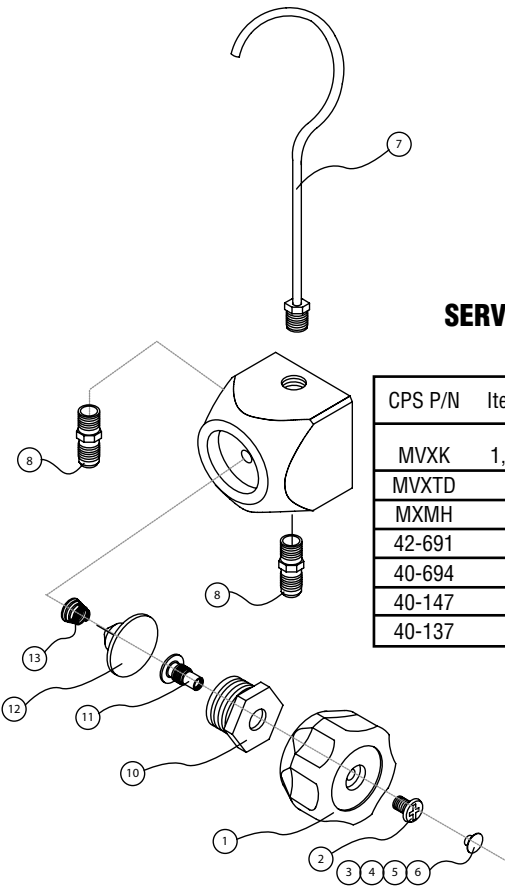

## 1 WAY MANIFOLD FUNCTION

1. The hand knob will control the flow between the side and bottom port.
2. Pressure gauge measures pressure on the bottom port with the valve closed.

## SERVICE PARTS LIST: 1V VVS MANIFOLDS

CPS P/N	Items (qty.)	Description	1V Models
MVXK	1,2,3,4,5,6	Black knob w/ covers w/ screws	MV1
MVXTD	12,13	1V VVS Valve Repair Kit	MV1
MXMH	12,13	Hook Hanger	MV1
42-691	7	VVS Packing Nut	MV1
40-694	11	VVS Stem	MV1
40-147	8	1/4 SAE STR Fitting	MV1
40-137	8	1/2-20 UNC STR Fitting	MV1J