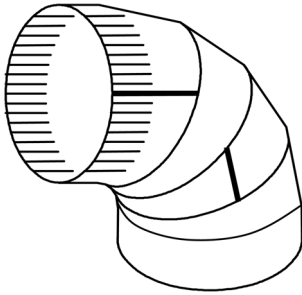

SIZE	26 GA
5"	\$ 2.06
6"	3.82
7"	4.14
8"	4.87
9"	5.68
10"	6.58
12"	9.24
14"	10.39
16"	11.51
18"	13.23
20"	17.21
22"	18.64

SIZE	24 GA
8"	\$ 5.58
9"	6.58
10"	7.69
12"	10.82
14"	12.23
16"	13.61
18"	15.59
20"	20.48
22"	22.24
24"	25.30
26"	28.61
28"	32.15

5201.

- 5227. Straight Elbows
- 5221. Donut Elbows
- 5201. Adjustable Angles

AIR DUCT PRODUCTS

951.493.0082 office
951.808.9076 fax

Long Radius Adjustable Elbows

5228

Long Radius Elbow Standards

- Male x Female crimp one end
- 5 Gore
- 1.5 x Radius

SIZE	26 GA
5"	\$ 8.94
6"	10.44
7"	12.17
8"	14.16
9"	16.29
10"	21.06
12"	26.46
14"	32.96
16"	40.23
18"	50.17

SIZE	24 GA
5"	\$ 9.91
6"	11.76
7"	13.88
8"	16.33
9"	18.95
10"	24.27
12"	30.90
14"	38.90
16"	47.84
18"	59.66
20"	70.85